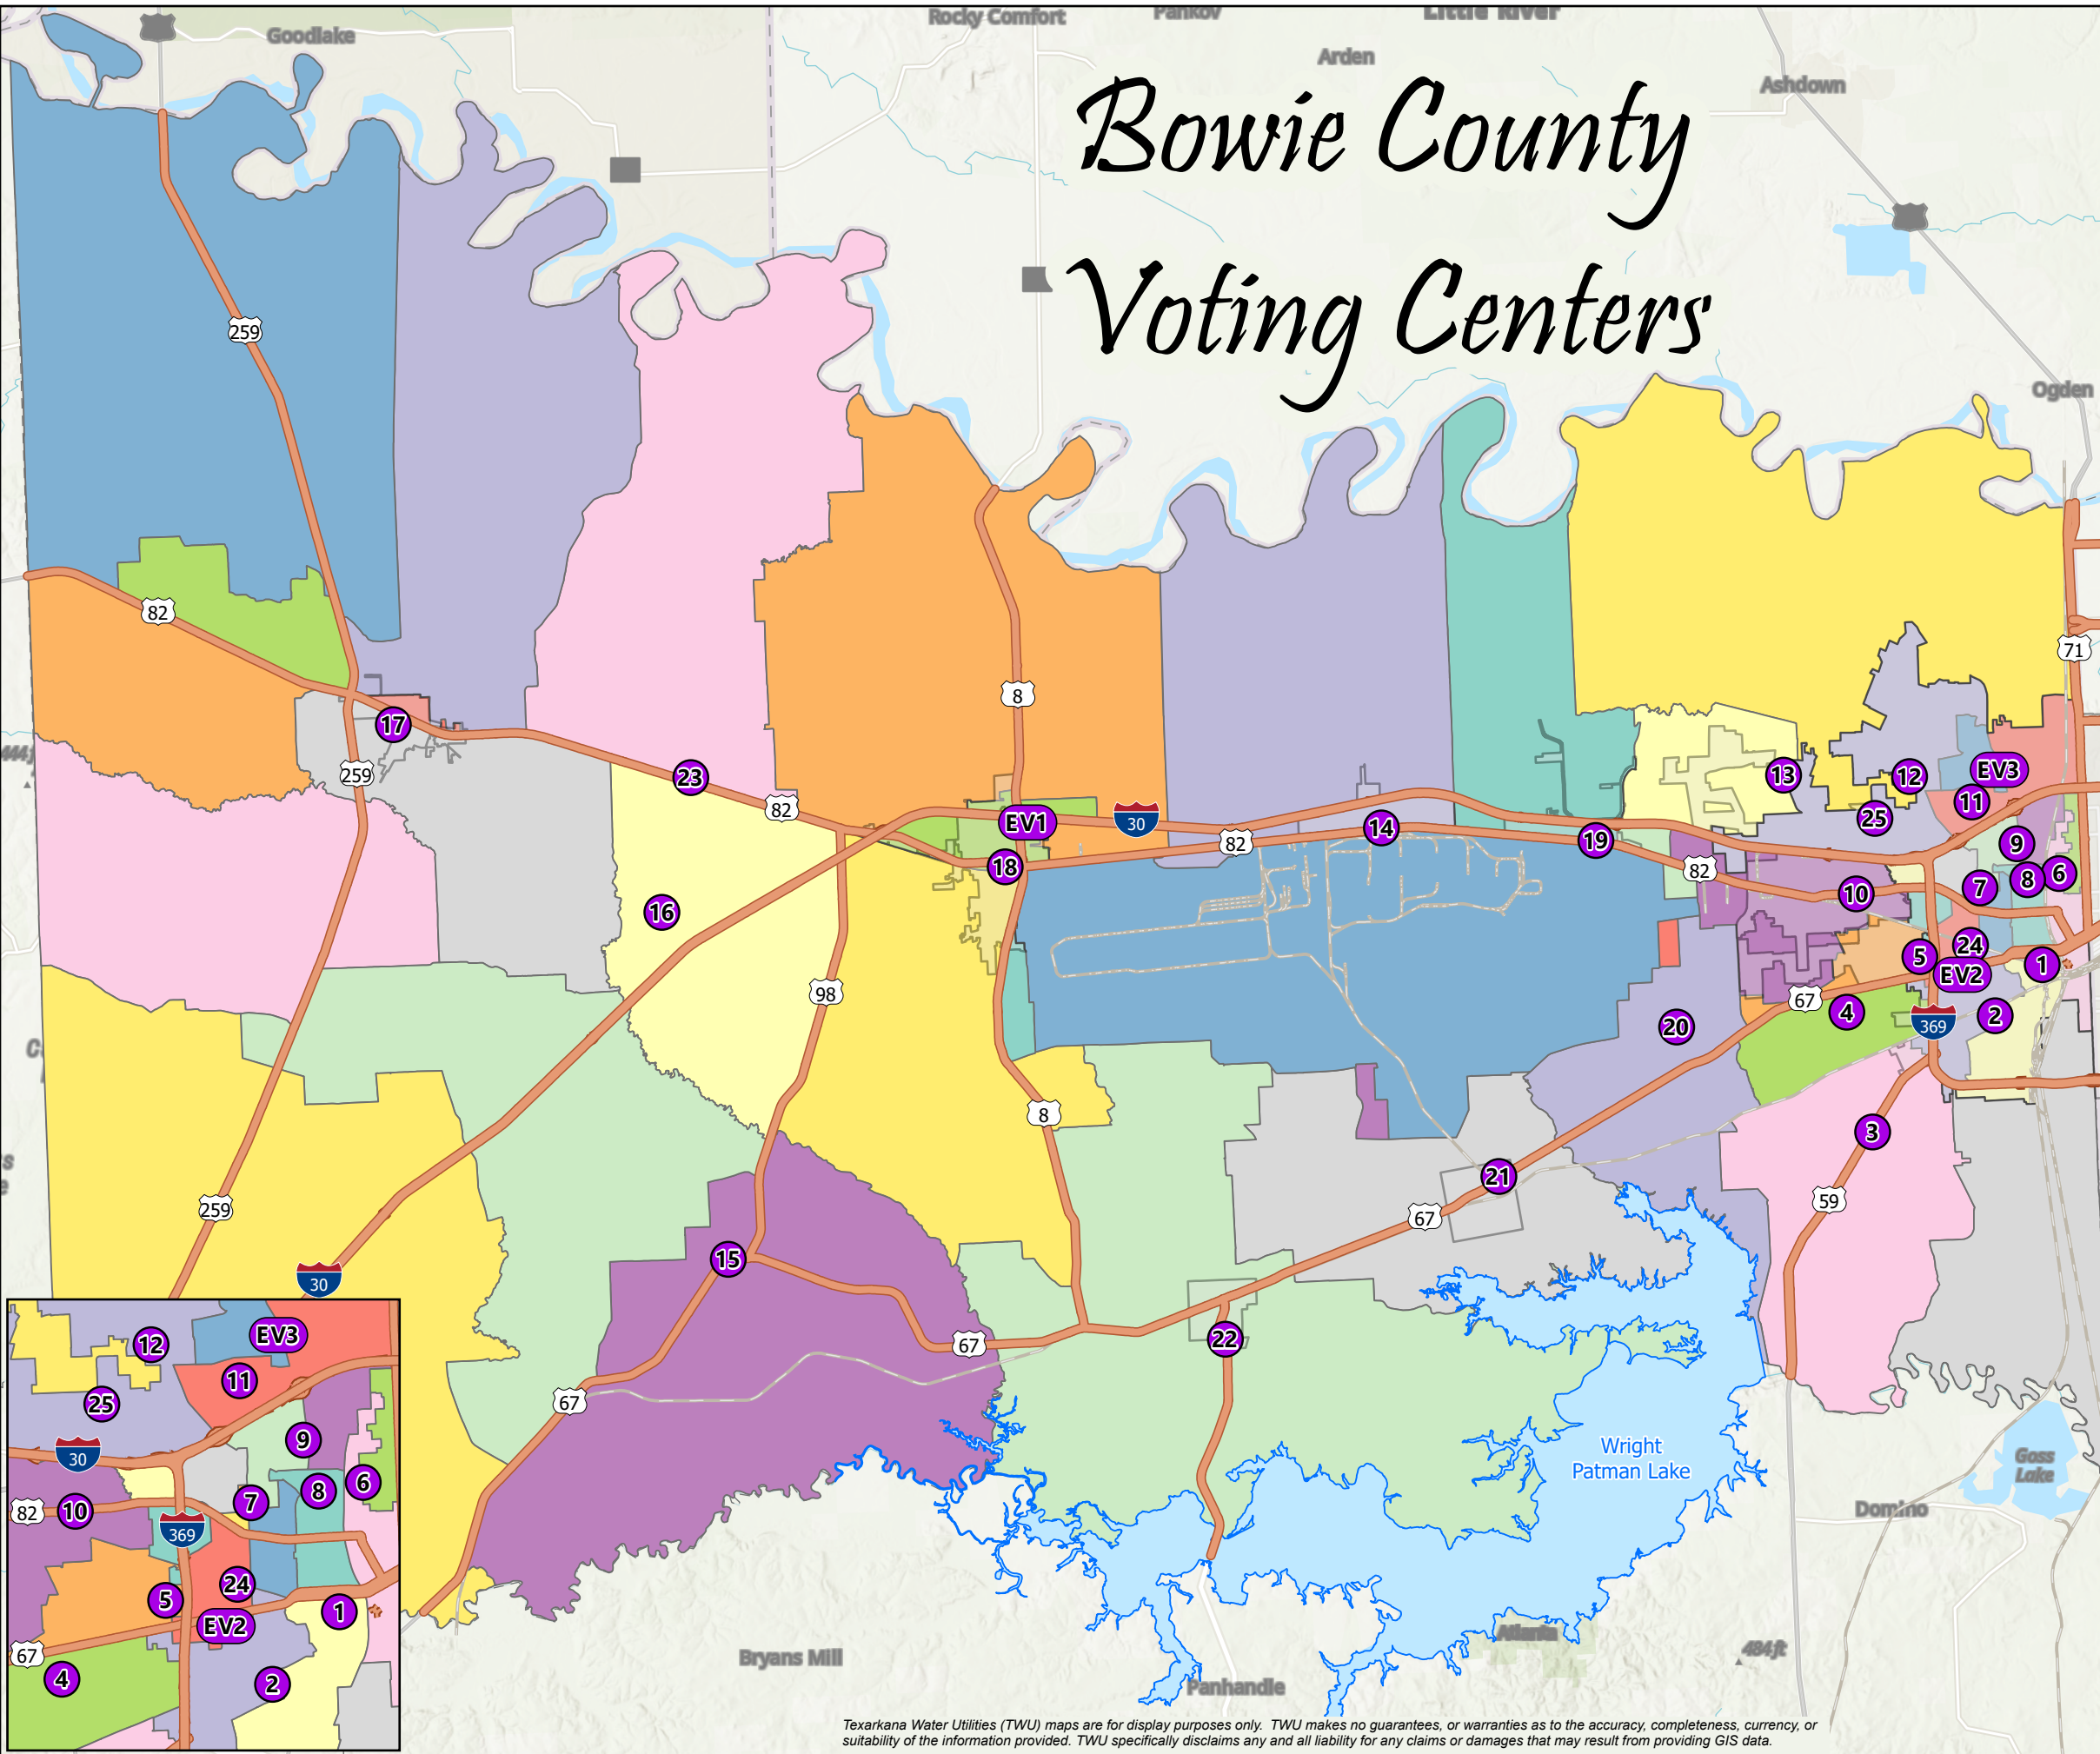

Bowie County Voting Centers

Election Day Voting Centers and Early Voting Centers

1 Oak Street Baptist Church Family Life Center 401 Waterall St Texarkana, TX	15 Simms Baptist Church Fellowship Hall 105 CR 4216 Simms, TX
2 St. Paul's Missionary Baptist Church Family Life Center 2921 Norris Cooley Dr Texarkana, TX	16 Old Salem Baptist Church Fellowship Hall 6199 FM 1840 New Boston, TX
3 Liberty Eylau Baptist Church Family Life Center 5605 S Lake Dr Texarkana, TX	17 De Kalb High School Gym 101 SW Maple St De Kalb, TX
4 Liberty Eylau School of Success Cafeteria 766 Macedonia Rd Texarkana, TX	18 New Boston City Hall Community Center 301 NE Front St New Boston, TX
5 Wake Village 1st Baptist Church Fellowship Hall 820 Wake Ave Wake Village, TX	19 Leary City Hall Council Chambers 9504 W New Boston Rd ***BAD ADDR Leary, TX
6 Collins Senior Center Meeting Room 3000 Texas Blvd Texarkana, TX	20 First Baptist Church Red Springs Family Life Center 1101 FM 991 Texarkana, TX
7 Texarkana College Levi Hall 2500 N Robison Rd Texarkana, TX	21 First Baptist Church of Redwater Family Life Center 105 Redwater Blvd E Redwater, TX
8 New Zion Missionary Baptist Family Room 1901 Charlestine St Texarkana, TX	22 Maud Church of Christ Family Life Center 414 Houston Dr Maud, TX
9 Sullivan Performing Arts Center Foyer 3941 Summerhill Rd Texarkana, TX	23 Malta Baptist Church Family Life Center 23 PR 27891 De Kalb, TX
10 Nash 1st Baptist Church Room 117A 500 E New Boston Rd Nash, TX	24 Southwest Center ABC Room 3222 W 7th St Texarkana, TX
11 First Baptist Church of Texarkana Scout Center 3015 Moores Ln Texarkana, TX	25 Cross Pointe Texarkana Gym 3130 University Ave Texarkana, TX
12 Richmond Road Baptist Church Worship Center 5805 Richmond Rd Texarkana, TX	EV1 Bowie County Courthouse Elections Workroom 710 James Bowie Dr New Boston, TX
13 Hardy Memorial Methodist Church Youth Center 6203 N Kings Hwy Texarkana, TX	EV2 Southwest Center Room ABC 3222 W 7th St Texarkana, TX
14 Hooks High School Gym 401 E Ave A Hooks, TX	EV3 Northside Church East Entrance 5801 Summerill Rd Texarkana, TX

Texarkana Water Utilities (TWU) maps are for display purposes only. TWU makes no guarantees, or warranties as to the accuracy, completeness, currency, or suitability of the information provided. TWU specifically disclaims any and all liability for any claims or damages that may result from providing GIS data.